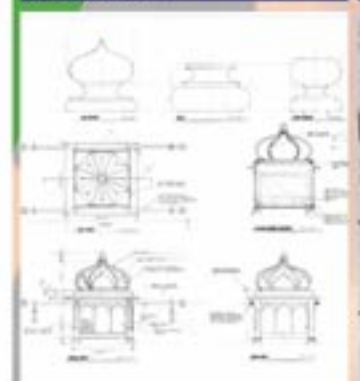

Rat Catapult / Richmond Ballet Nutcracker

More online: www.ampaevents.com/rentals