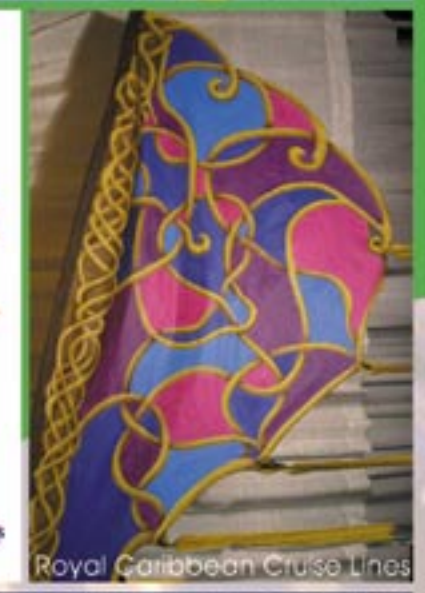

Centerpieces

Scene Shop

Creative Props Scenery & Sets

- Stage
- Theatre
- Ballet
- Opera
- Theme Parks
- Museums
- Corporations

More online: www.ampaevents.com/rentals